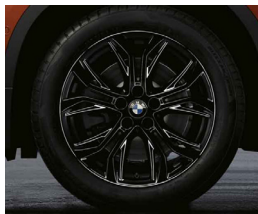

18" Y Spoke 566 Siyah
BMW X1 - BMW X2
Yeni BMW X1 LCI
Bridgestone Turanza T001
RFT 225/50/R18 95W